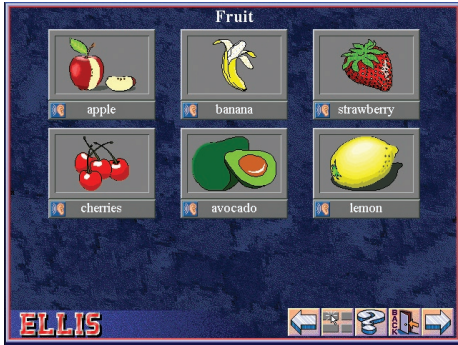

ELLIS British